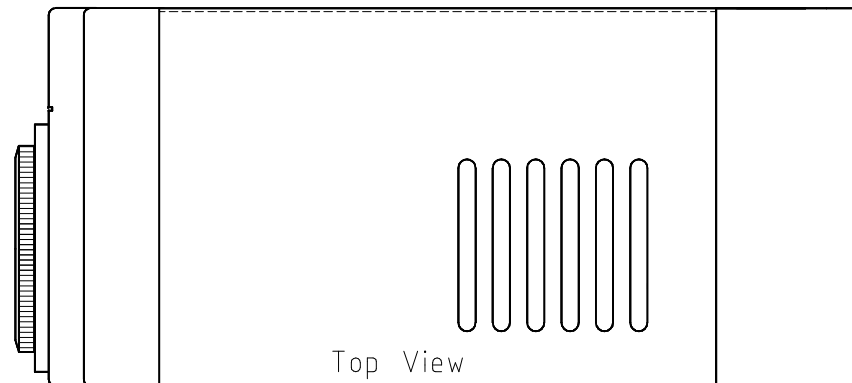

Bottom View

Side View

Front View

Back View

Top View

Dimensions:

4 Picos ICCD camera

4 Quik E ICCD camera

Weight:

3kg / 6.6lb