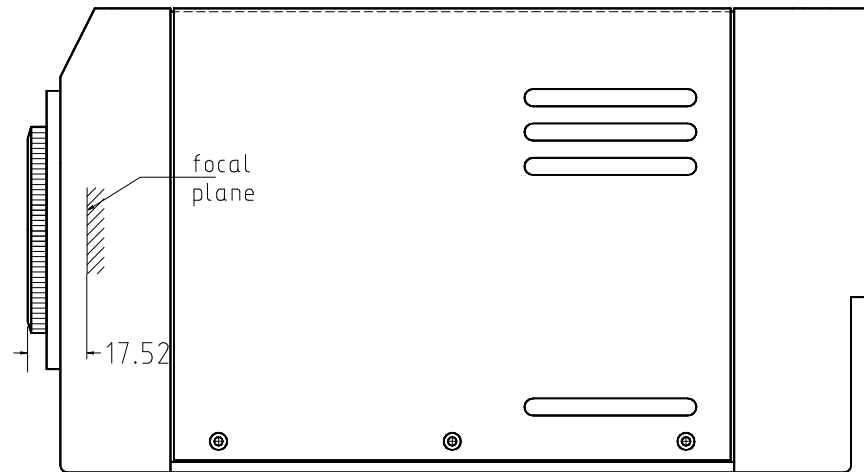

Bottom View

Side View

Front View

Back View

Top View

Dimensions:

4 Picos ICCD camera

4 Quik E ICCD camera

Weight:

3kg / 6.6lb