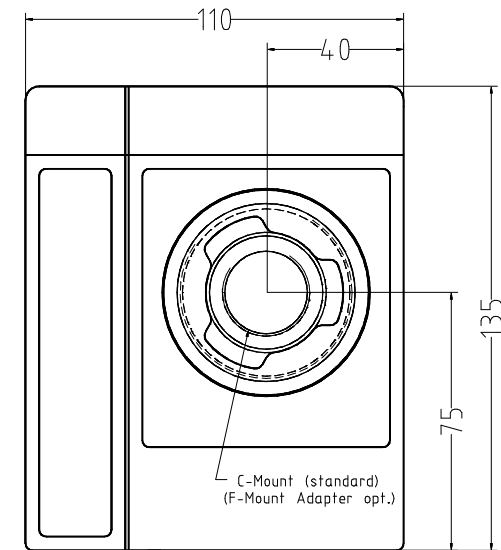

Bottom View

Side View

Front View

Back View

Top View

Dimensions:

4 Picos ICCD camera

4 Quik E ICCD camera

Weight:

3kg / 6.6lb